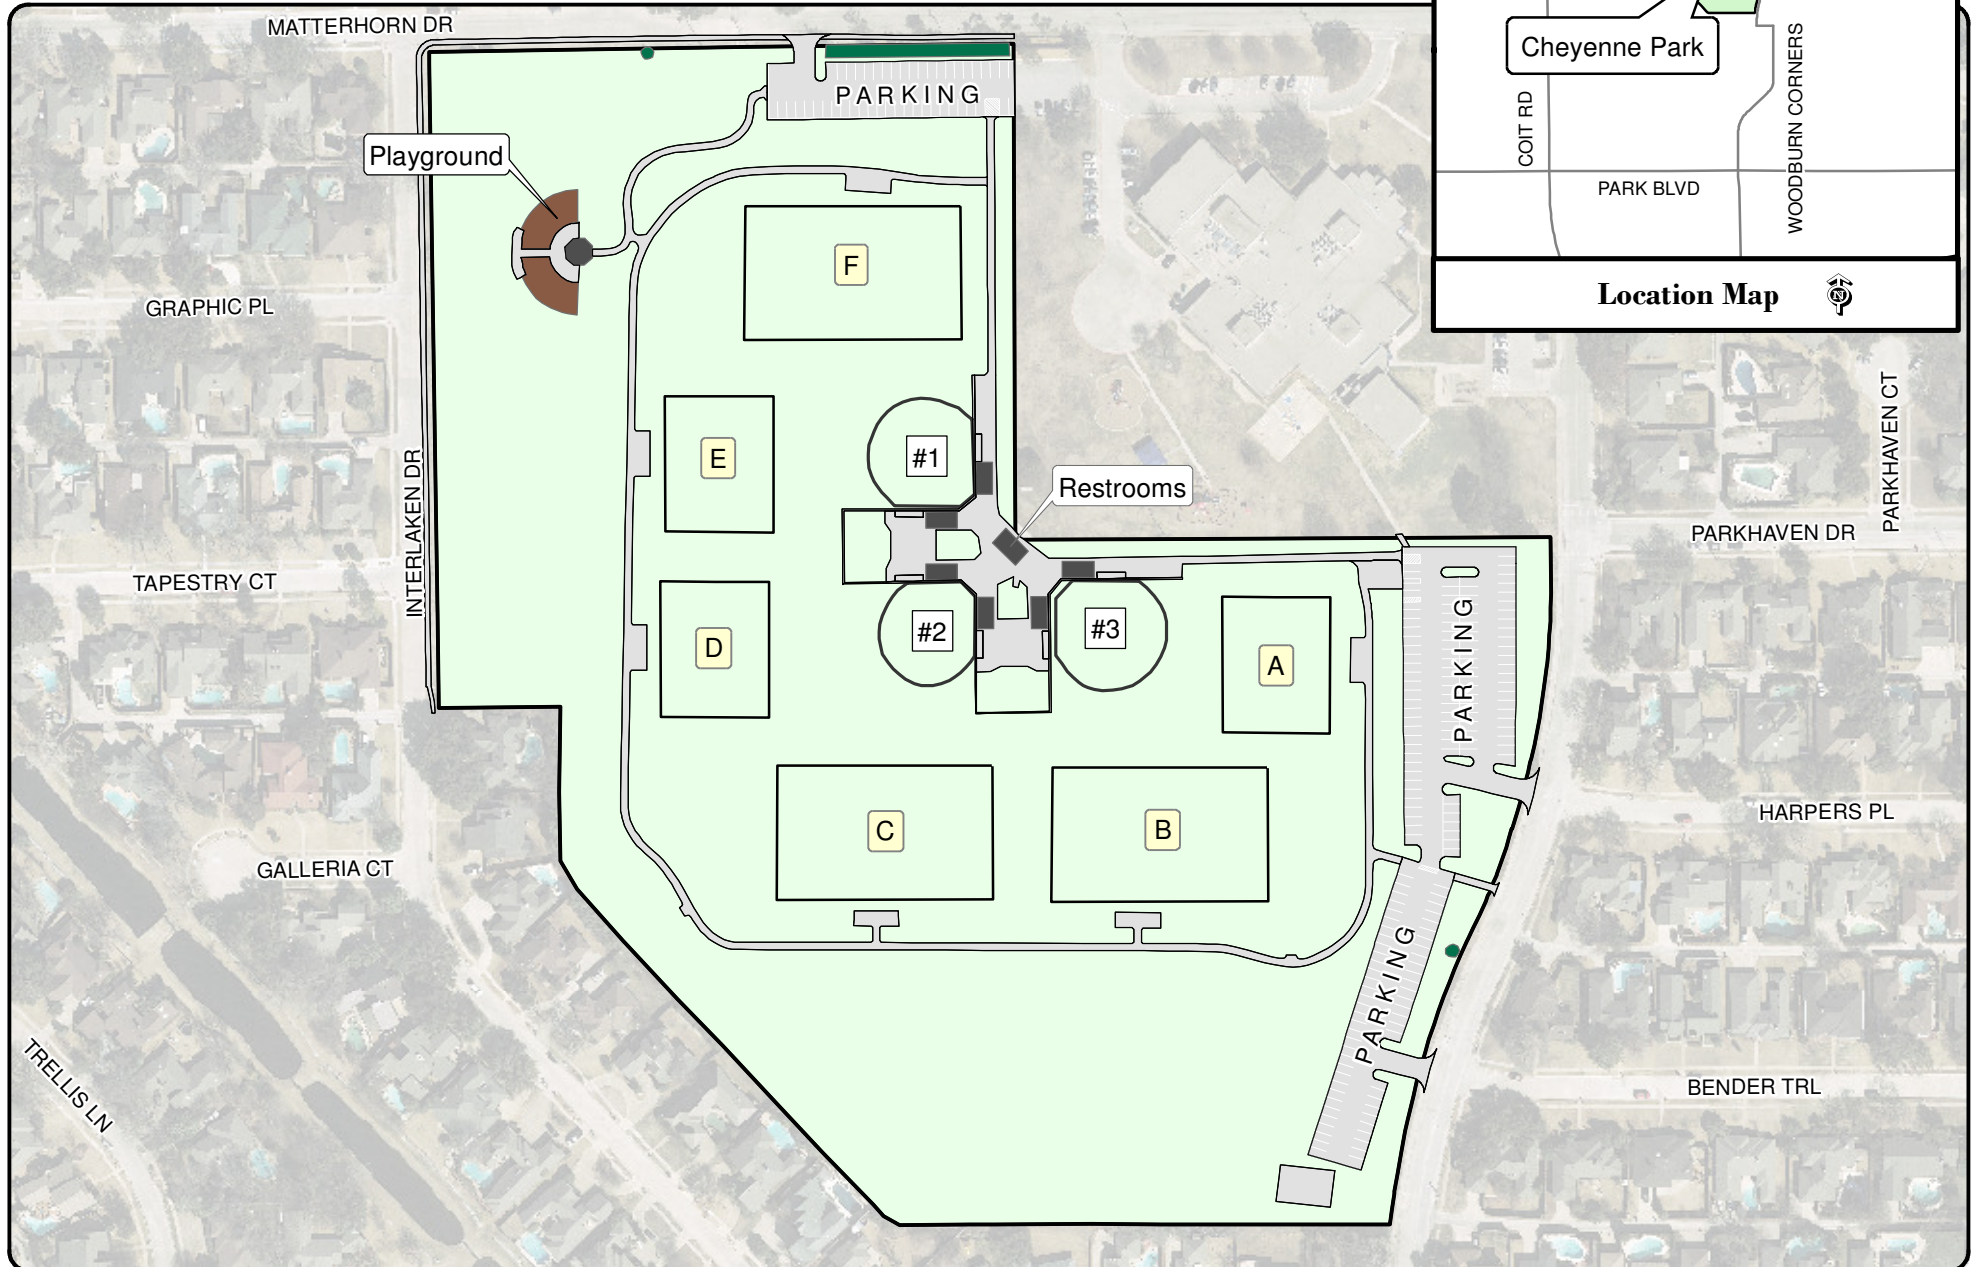

Plano -Fall Sports 2018
Cheyenne Park
2501 Mission Ridge Road

TinaB 8/3/2018 L:\worduser\Athletics\MXD\Ds\Cheyenne Park.mxd

Note: This map is for abstract purposes only. Map is void after Dec. 3, 2018
Field use by schedule or reservation only.

Parking is limited...Please carpool.
Thank you for not parking on streets and respecting neighborhood integrity.