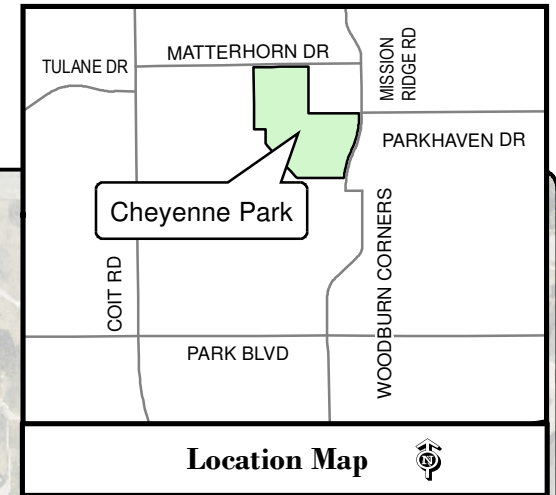

Plano -Fall Sports 2018
Cheyenne Park
2501 Mission Ridge Road

TinaB 8/3/2018 L:\worduser\Athletics\MXD\Ds\Cheyenne Park.mxd

Note: This map is for abstract purposes only. Map is void after Dec. 3, 2018
Field use by schedule or reservation only.

Parking is limited...Please carpool.
Thank you for not parking on streets and respecting neighborhood integrity.