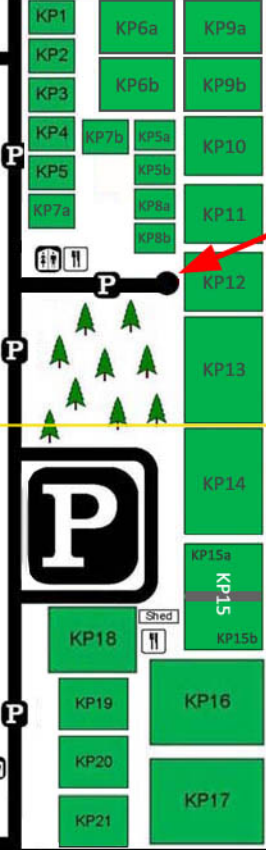

Morton Road

Katy Hockley Cutoff

Katy Ft Bend Road

Porter Road

Rain Out Info
281-392-5972

**NO PARKING
IN CIRCLE**
Emergency
Vehicles Only

*NORTH Fields
(1-13)*

*SOUTH Fields
(14-21)*

Katy Park Dr

Franz Road