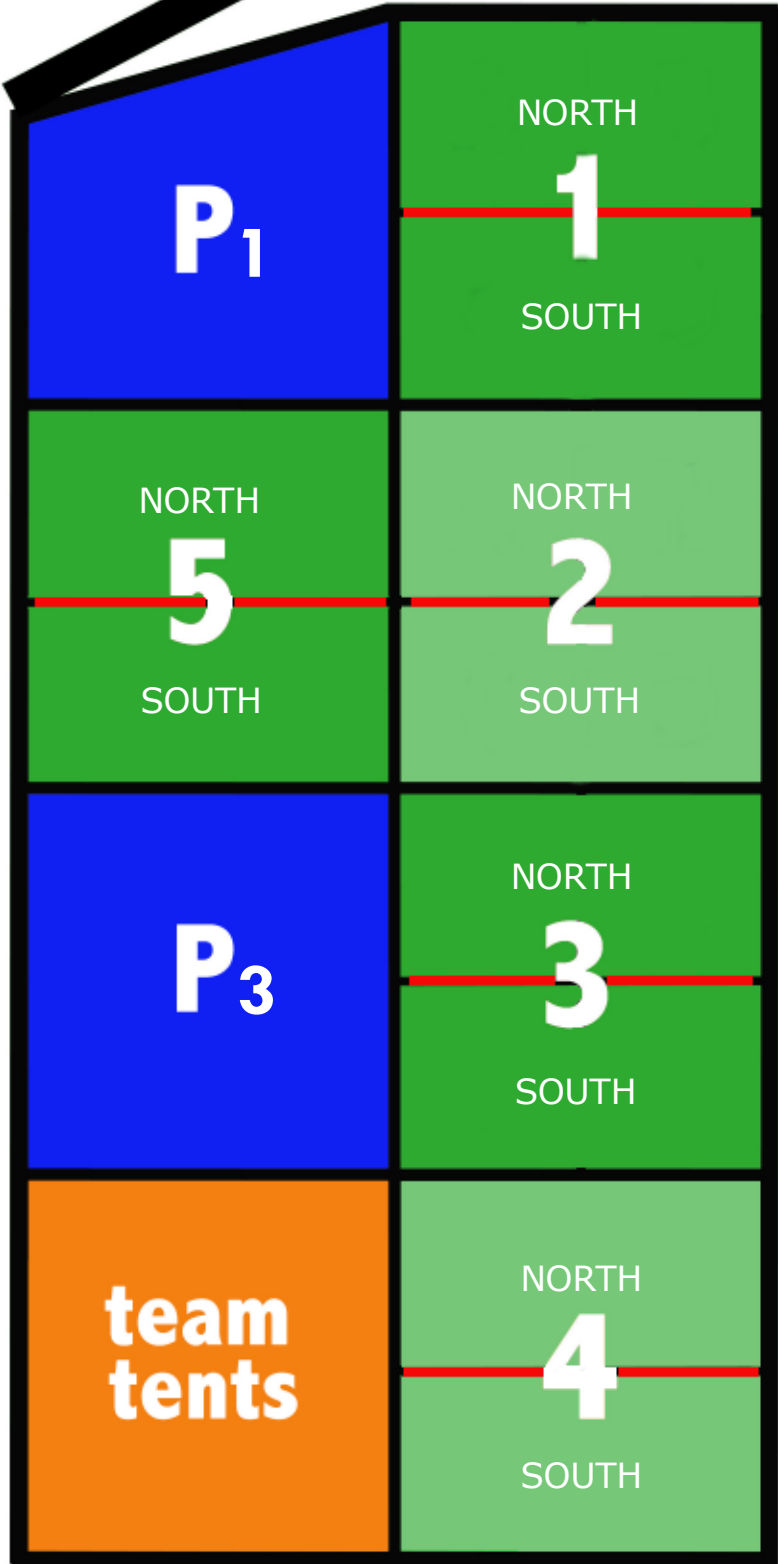

To Austin

Highway 290

To Elgin

Highway 290

Parking

Fields

Tent Area

Porta Potties

Office

Meeting Hall

**Capitol Area  
Youth Soccer Fields**  
15317 US-290,  
Manor, TX 78653

Players' Sideline  
Spectators sit opposite players