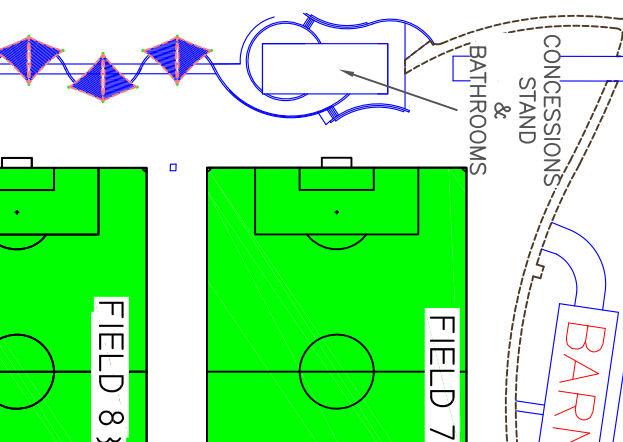

FIVE MILE DAM PARK
FALL FIELD LAYOUT

OLD STAGECOACH RD.

PARK
ENTRANCE

BLANCO VISTA DR.

ONE WAY

ONE WAY

ONE WAY

BLANCO RIVER