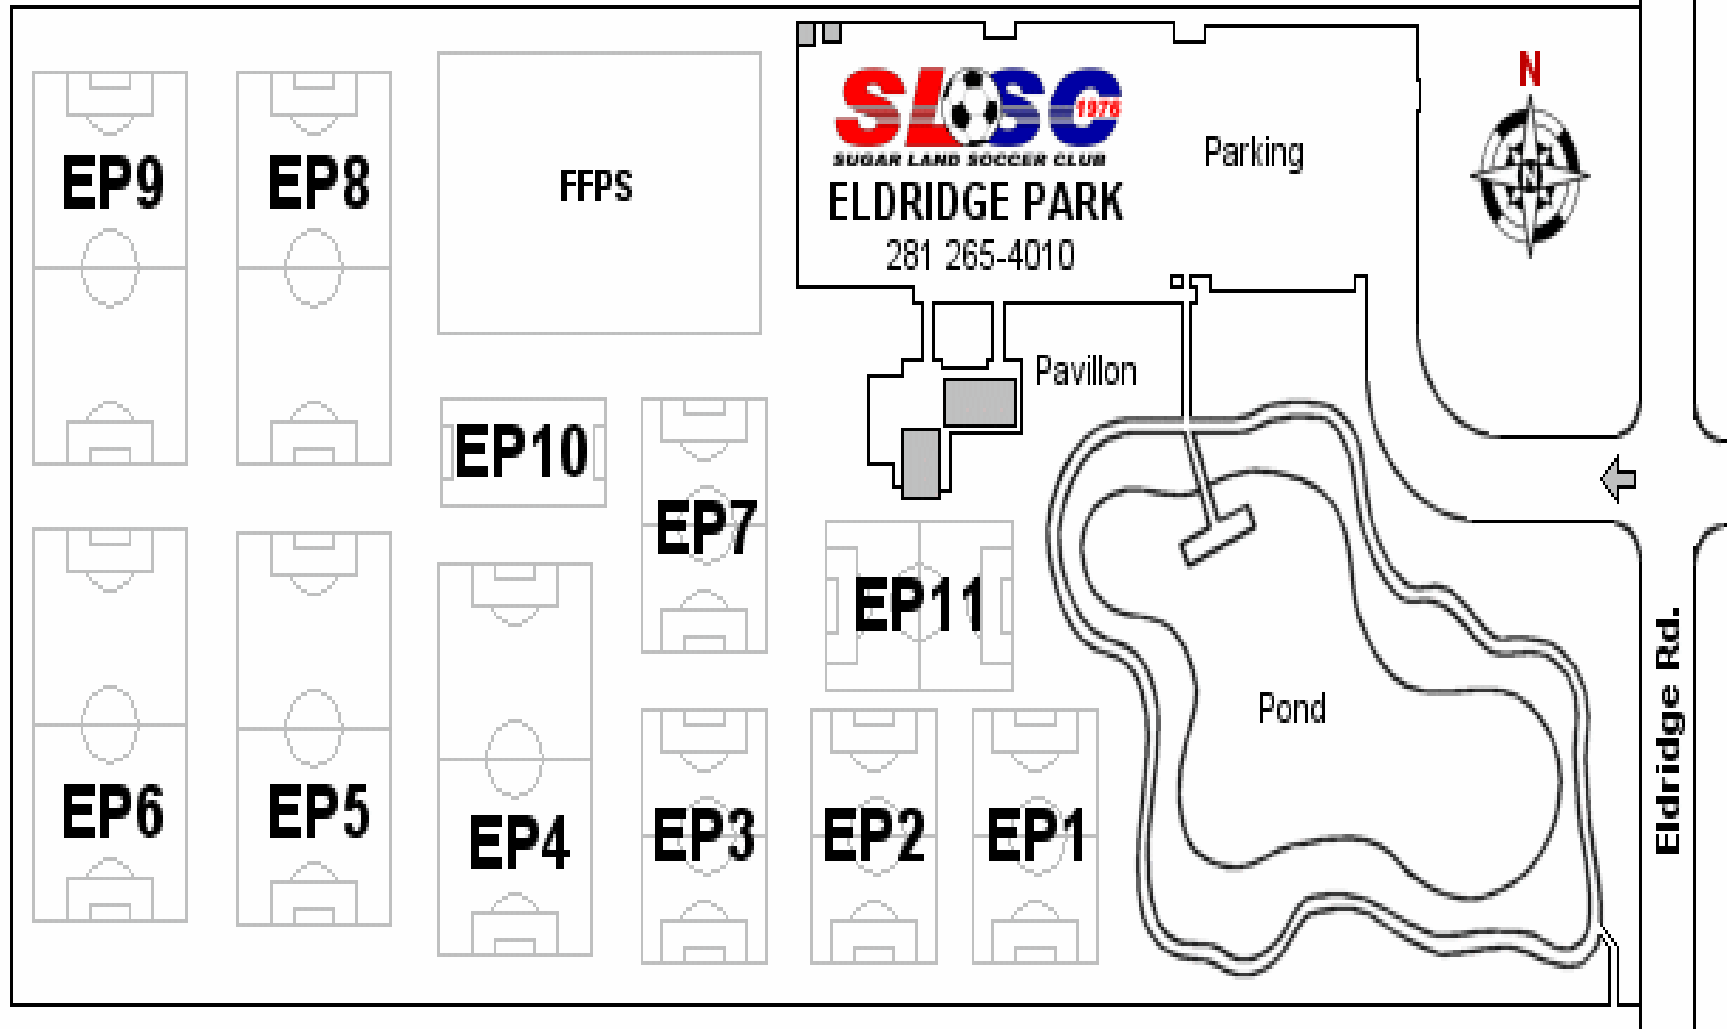

Storage

**SLSC**  
SUGAR LAND SOCCER CLUB  
**ELDRIDGE PARK**  
281 265-4010

Eldridge Rd.