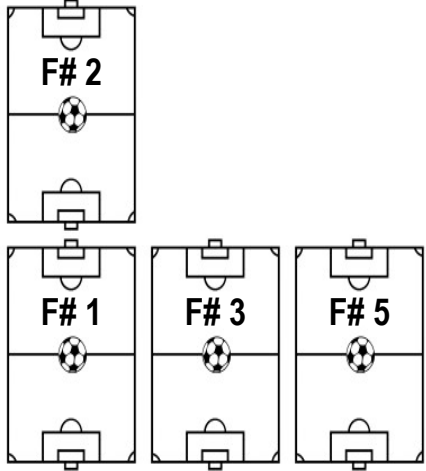

< DUNKELOW ROAD >

MAIN
ENTRANCE

2019 PRESIDENTS CUP

**EVENT PARKING FEE
\$20 VEHICLE**

Soccer Complex of Racine
SCORE

9509 Dunkelow Road
Franksville, WI 53126
(262)898-1092

NORTH
LOT

WEST PARKING LOT

REFEREE PARKING

CENTER
PARKING
LOT

ABSOLUTELY
NO DOGS
ON SCORE
GROUNDS

NO DOGS ALLOWED

SCORE is a
Smoke Free Zone

NORTH

FRANKSVILLE
PARK
ENTRANCE/EXIT

TO HWY K

Map not to scale