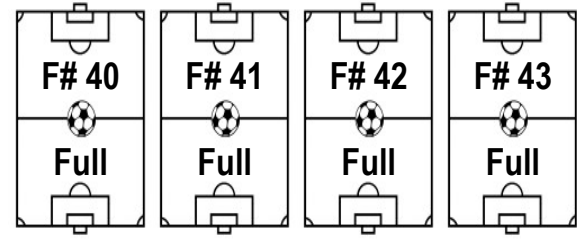

< DUNKELOW ROAD >

MAIN
ENTRANCE

2019 PRESIDENTS CUP

**EVENT PARKING FEE
\$20 VEHICLE**

Soccer Complex of Racine
SCORE

9509 Dunkelow Road
Franksville, WI 53126
(262)898-1092

NORTH
LOT

WEST PARKING LOT

REFEREE PARKING

CENTER
PARKING
LOT

ABSOLUTELY
NO DOGS
ON SCORE
GROUNDS

NO DOGS ALLOWED

SCORE is a
Smoke Free Zone

NORTH

FRANKSVILLE
PARK
ENTRANCE/EXIT

TO HWY K

Map not to scale