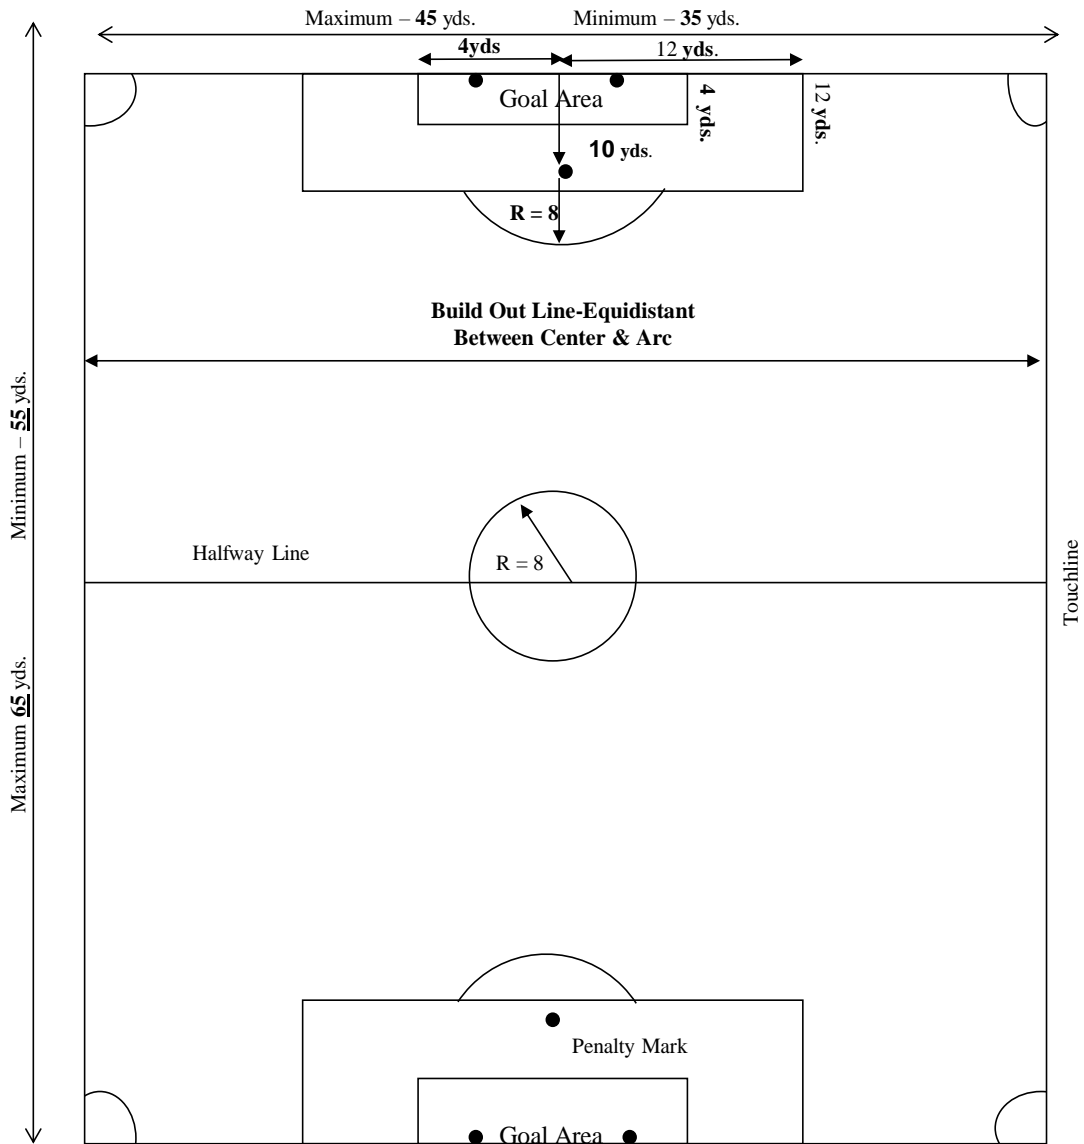

The Field of Play – 9/10U 7v7 – 65 yds. X 45 yds.

Goals 6x18-maximum

Length: Max – 65 yds.; Min - 55 yds.

Width: Max - 45 yds.; Min – 35 yds.

The Field of Play – 11/12U 9v9 – 80 yds. X 55 yds.

Goals 6x18 – Acceptable Options – 7x 21

Length: Max – 80 yds.; Min - 70 yds.

Width: Max - 55 yds.; Min – 45 yds.

The Field of Play – 13-18U 11v11 – 120 yds. X 75 yds.

Goals 8x24

Length: Max – 120 yds.; Min - 100 yds.

Width: Max - 75 yds.; Min – 60 yds.