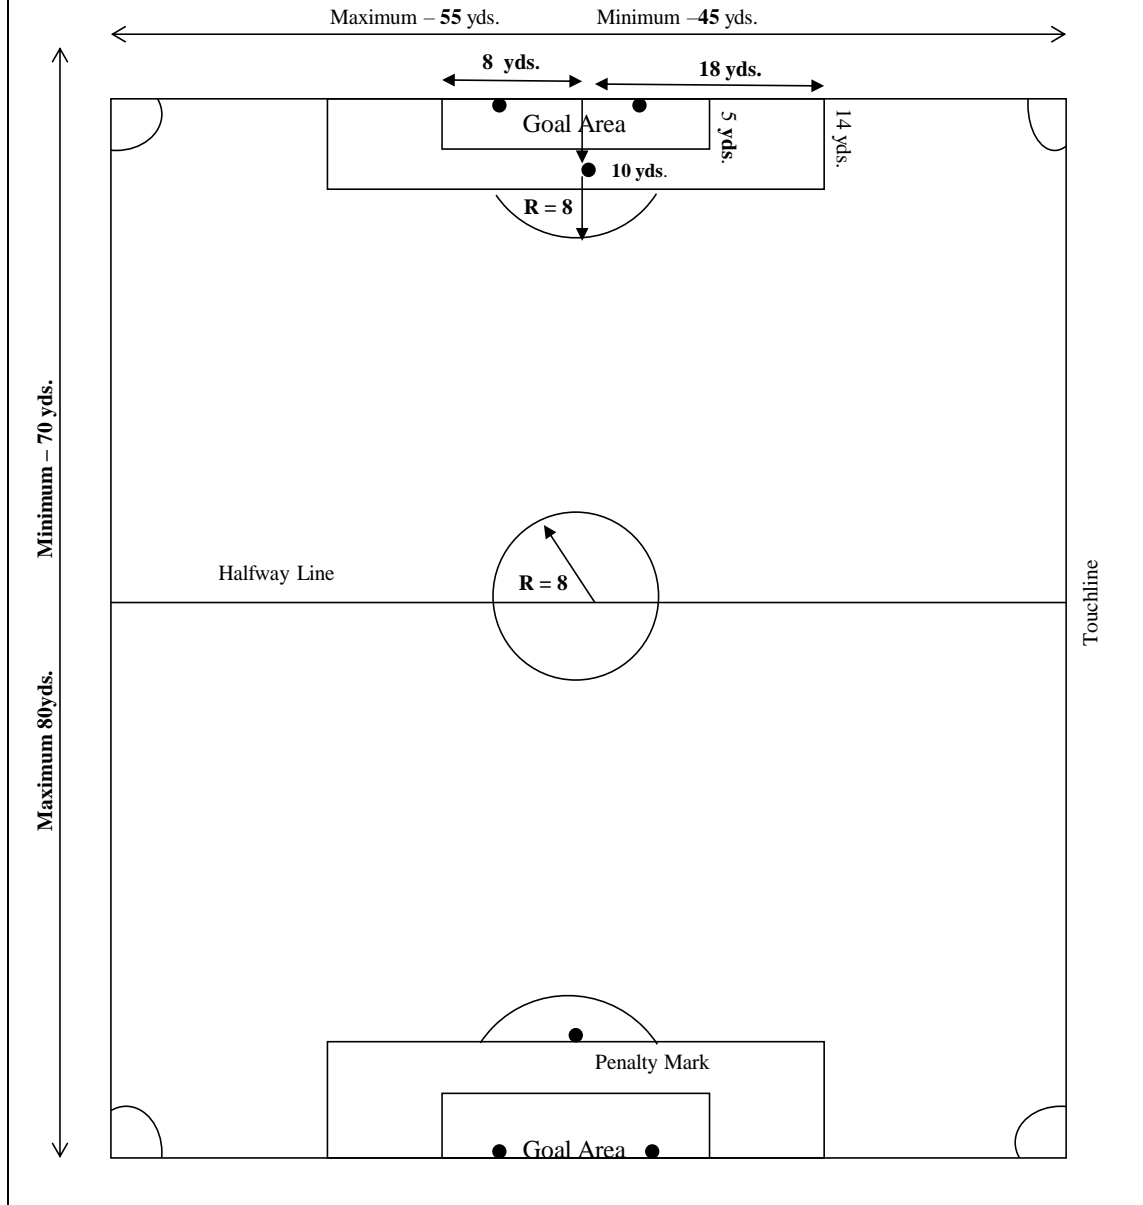

The Field of Play – 9/10U 7v7 – 65 yds. X 45 yds.

Goals 6x18-maximum

Length: Max – 65 yds.; Min - 55 yds.

Width: Max - 45 yds.; Min – 35 yds.

The Field of Play – 11/12U 9v9 – 80 yds. X 55 yds.

Goals 6x18 – Acceptable Options – 7x 21

Length: Max – 80 yds.; Min - 70 yds.

Width: Max - 55 yds.; Min – 45 yds.

The Field of Play – 13-18U 11v11 – 120 yds. X 75 yds.

Goals 8x24

Length: Max – 120 yds.; Min - 100 yds.

Width: Max - 75 yds.; Min – 60 yds.