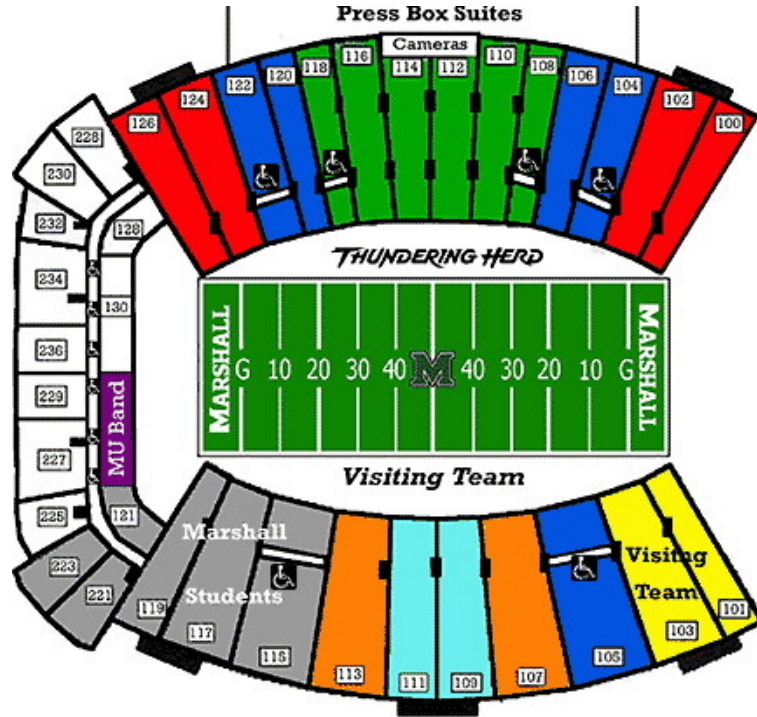

Parade and seating Information

Parents on Press Box Side

Scoreboard<----Teams on Visiting Side--- > Ramp

State group	Stands Section	Rows	Field
West Virginia	103	24 and up	10-15 Ramp
Virginia	103	20 and down	15-20 Ramp
Vermont	105	20 and down	20-25 Ramp
Rhode Island	105	24 and up	25-30 Ramp
Eastern New York	107	20 and down	15-10 Scoreboard
Referees and Assessors	107	24 and up	10-5 Scoreboard
Connecticut	109	20 and down	20-15 Scoreboard
Delaware	109	24 and up	25-20 Scoreboard
Pennsylvania West	111	24 and up	30-35 Ramp
New York West	111	20 and down	35-40 Ramp
New Jersey	113	24 and up	40-45 Ramp
New Hampshire	113	20 and down	45-50 Ramp
Massachusetts	115	20 and down	50-45 Scoreboard
Maryland	115	24 and up	45-40 Scoreboard
Maine	117	24 and up	40-35 Scoreboard
Eastern Pennsylvania	117	20 and down	35-30 Scoreboard
Champions League	119	20 and down	30-25 Scoreboard