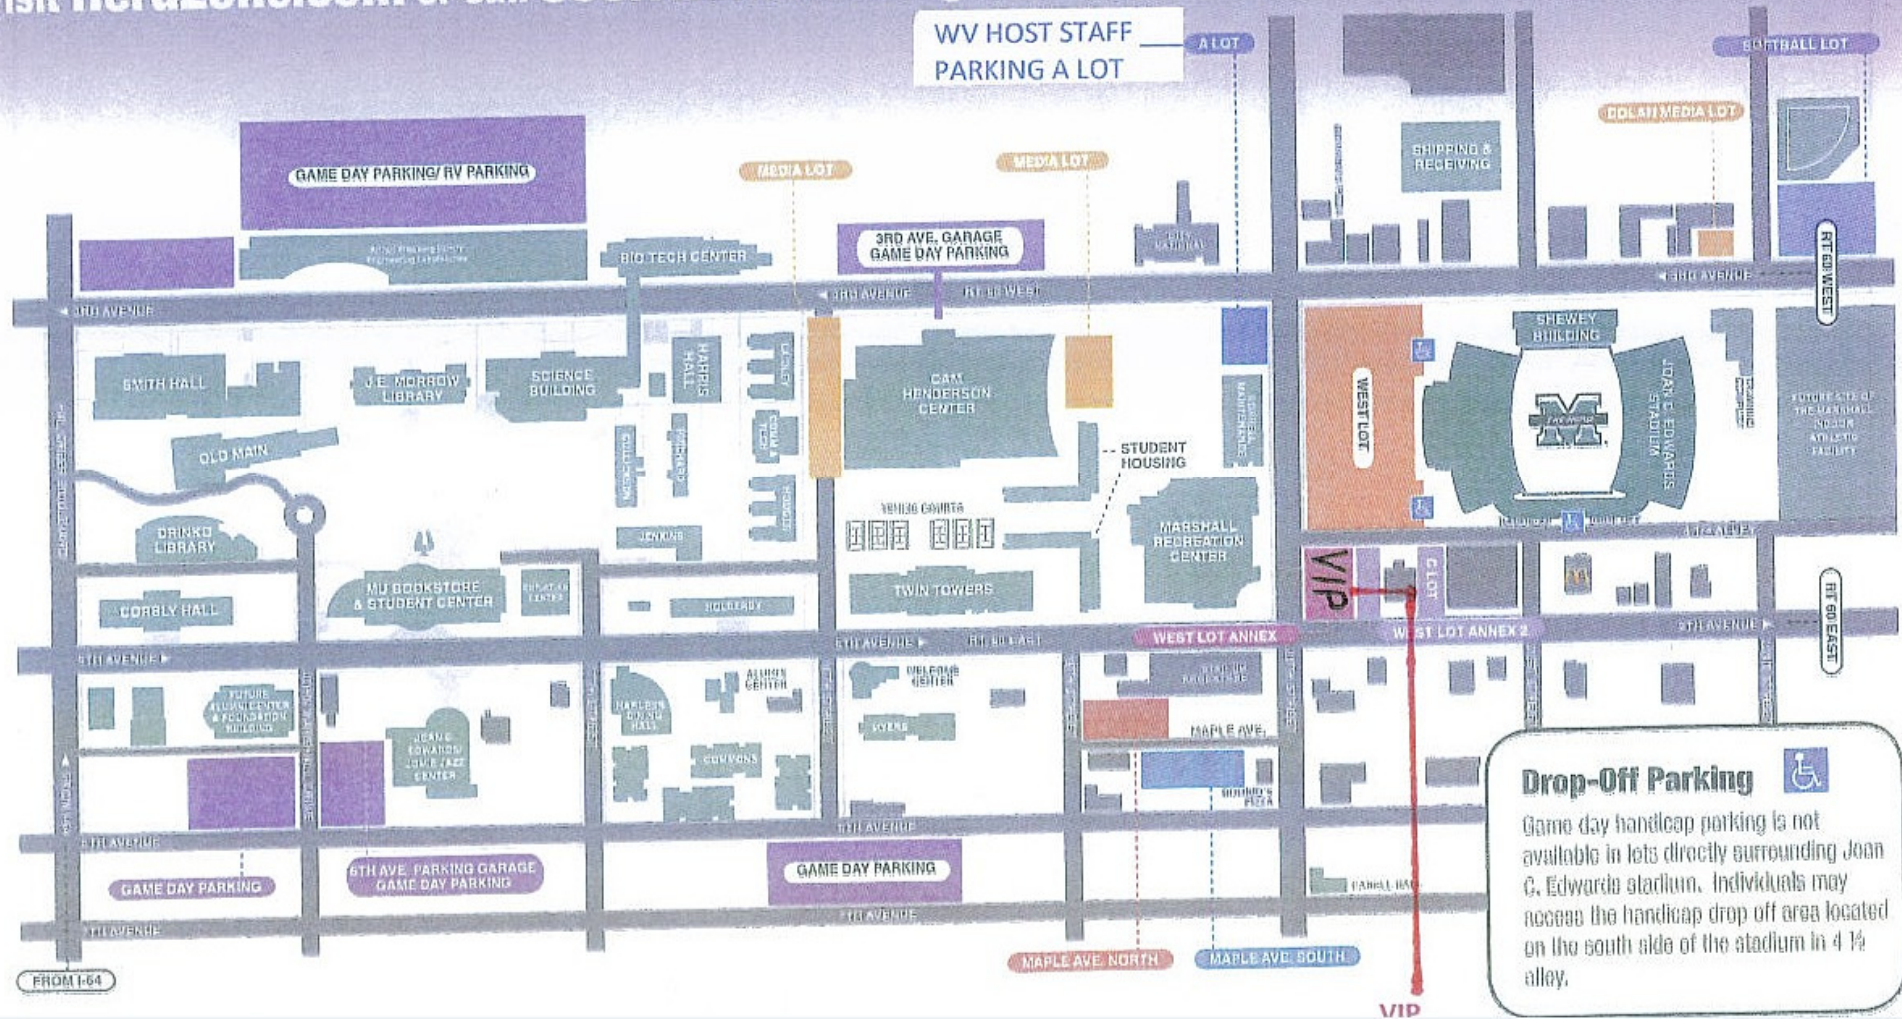

GAME DAY PARKING INFORMATION 2014

Visit HerdZone.com or call 800.THE.HERD for gameday parking information.

Drop-Off Parking 

Game day handicap parking is not available in lots directly surrounding Joan C. Edwards stadium. Individuals may access the handicap drop off area located on the south side of the stadium in 4 1/2 alley.

FROM I-64