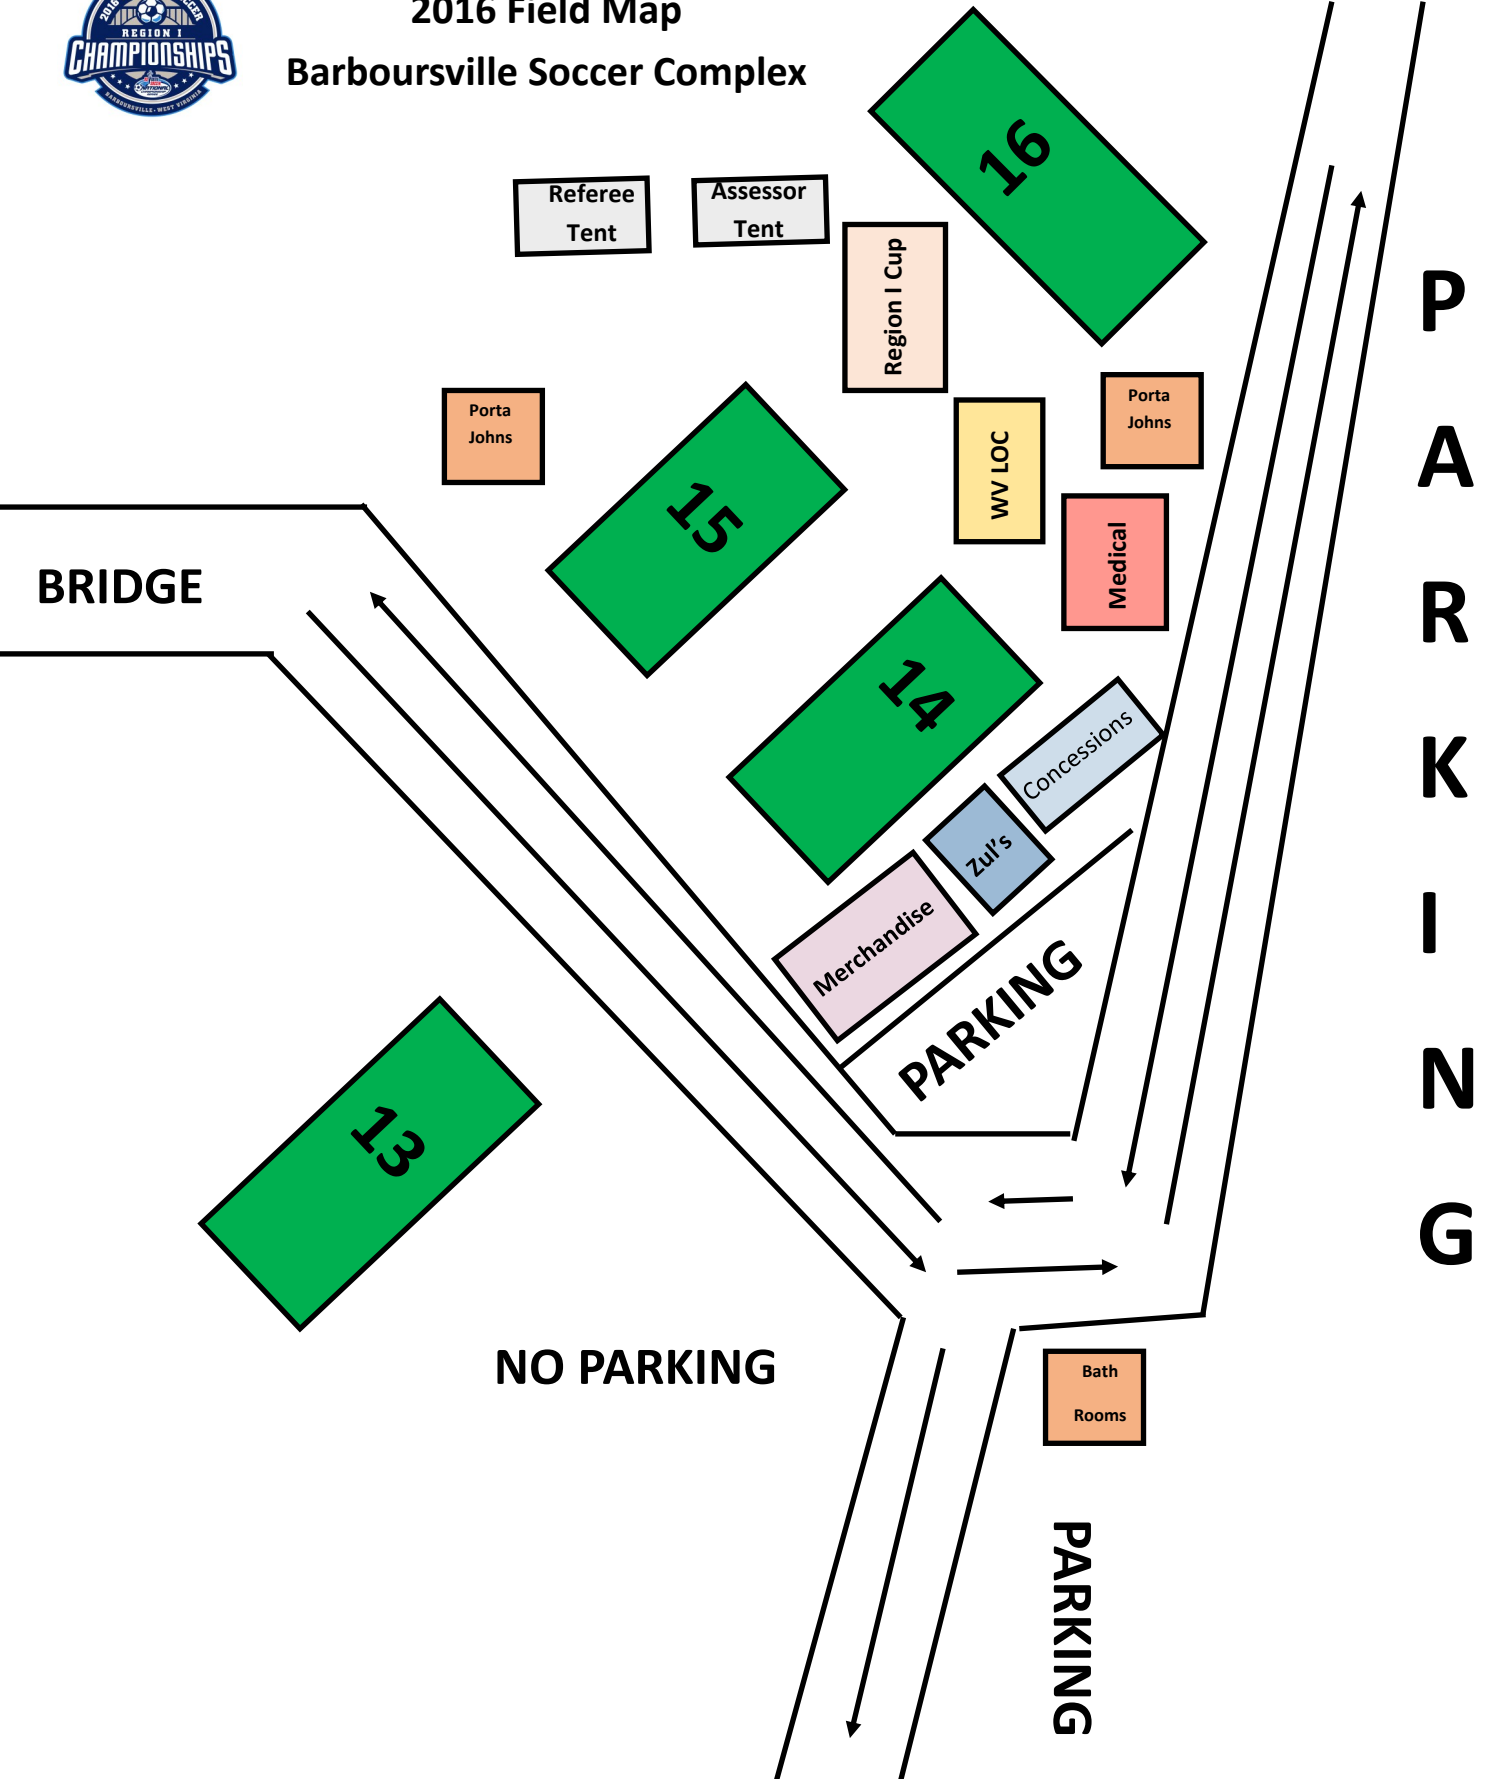

# 2016 Field Map Barboursville Soccer Complex

## VIP PARKING

BRIDGE

13

15

14

16

Referee  
Tent

Assessor  
Tent

Region I Cup

Porta  
Johns

WV LOC

Porta  
Johns

Medical

Merchandise

Zul's

Concessions

PARKING

P  
A  
R  
K  
I  
N  
G

NO PARKING

Bath  
Rooms

PARKING