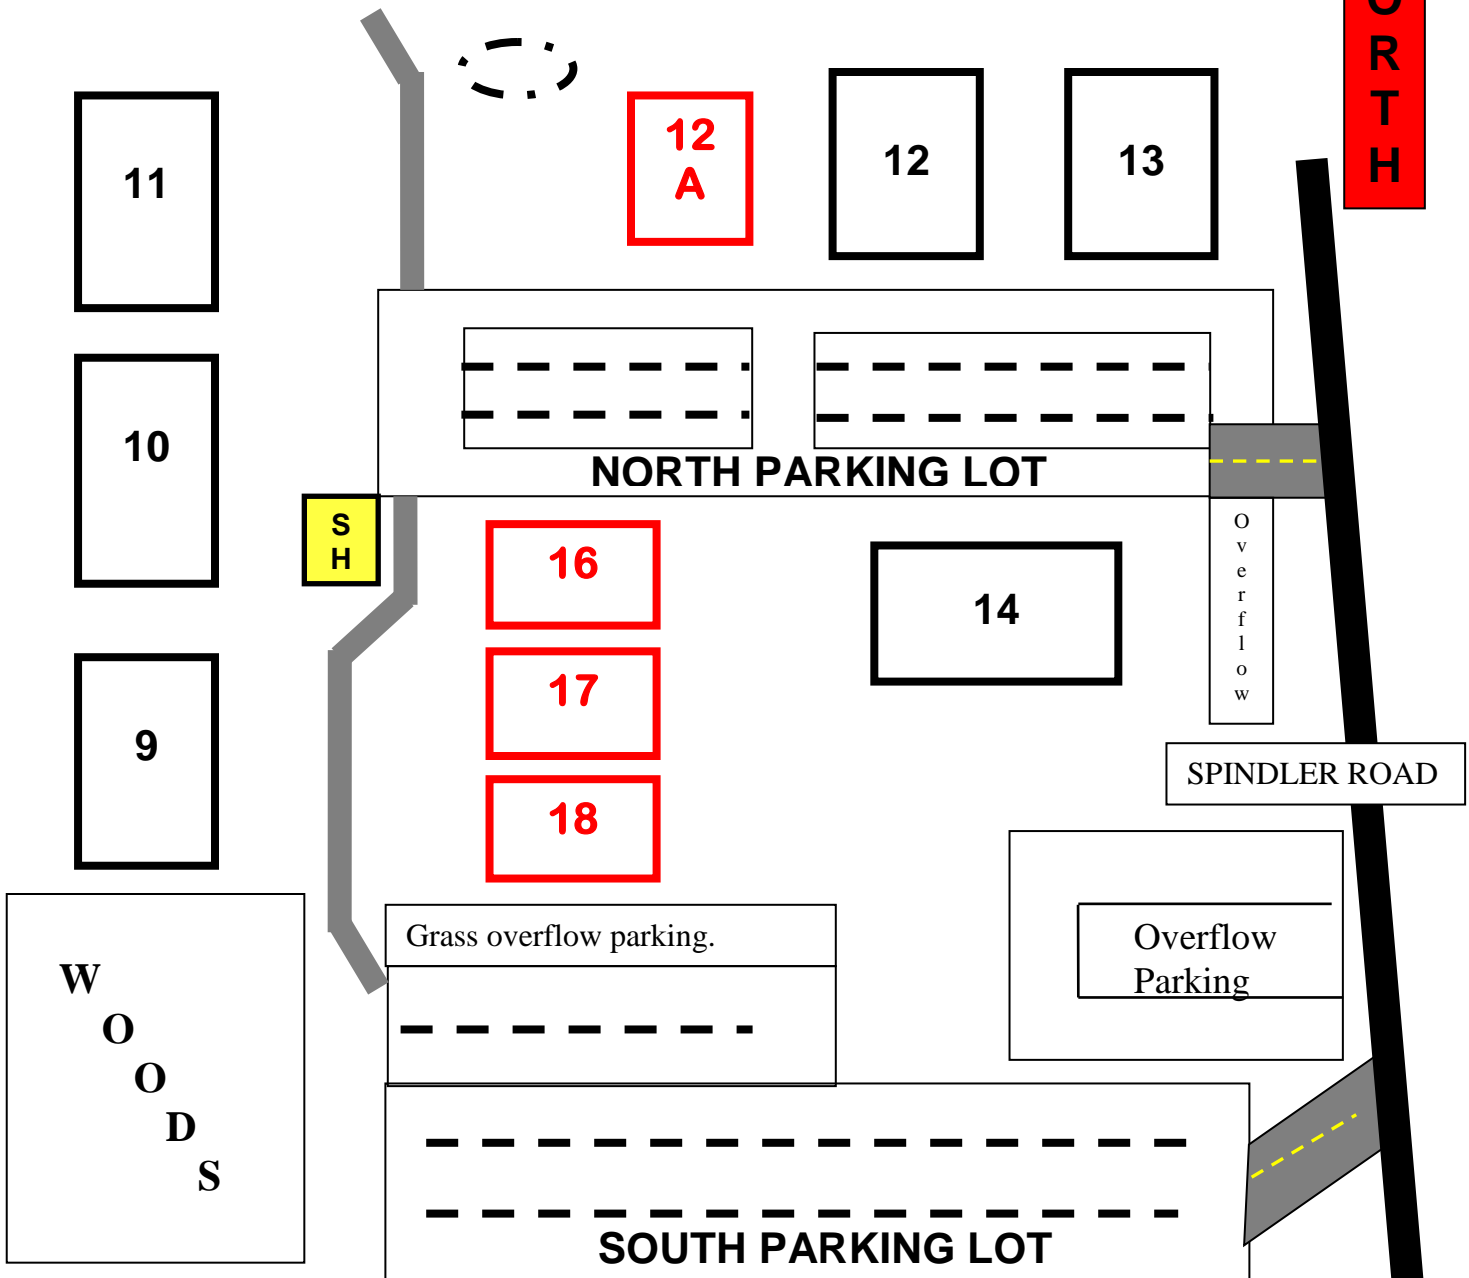

# SPINDLER ROAD PARK

2121 Spindler Road, Hilliard, Ohio 43026  
FIELD MAP FOR MAY 18 & 19, 2019

GREEN = 7 v 7  
 RED = 9 v 9  
 BLACK = Full Size