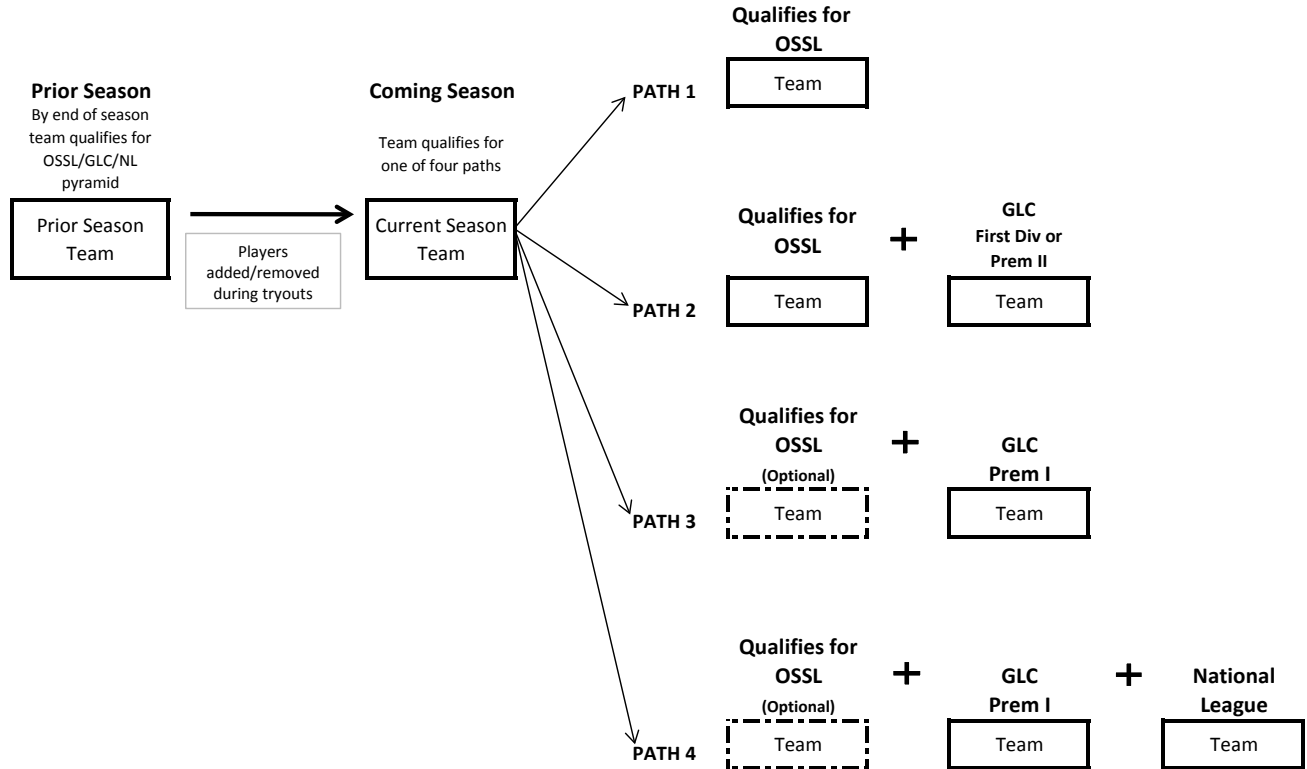

Promotion and Relegation Paths within OSSL-GLC-NL Pyramid

A. Promotion Path

● [Link to Qualification Rules for OSSL, MRL, and National League](http://www.osysa.com/glc/)
<http://www.osysa.com/glc/>

B. Relegation Path

Prior Season		Coming Season
If you played in:	And did not retain your spot	You would be relegated to:
NL and GLC Prem I	→	GLC Prem I
GLC Prem I	→	GLC Prem II and OSSL
GLC Prem I and OSSL	→	GLC Prem II and OSSL
GLC Prem II and OSSL	→	GLC First Div and OSSL
GLC First Div and OSSL	→	Possible OSSL qualification for coming season and possible GLC qualification for following season
OSSL	→	Possible OSSL qualification for following season and possible GLC qualification in future seasons
Note:	If a team was relegated from OSSL for the coming season, the team would need to requalify in the following season and then after successfully playing in the OSSL would be eligible for GLC consideration.	