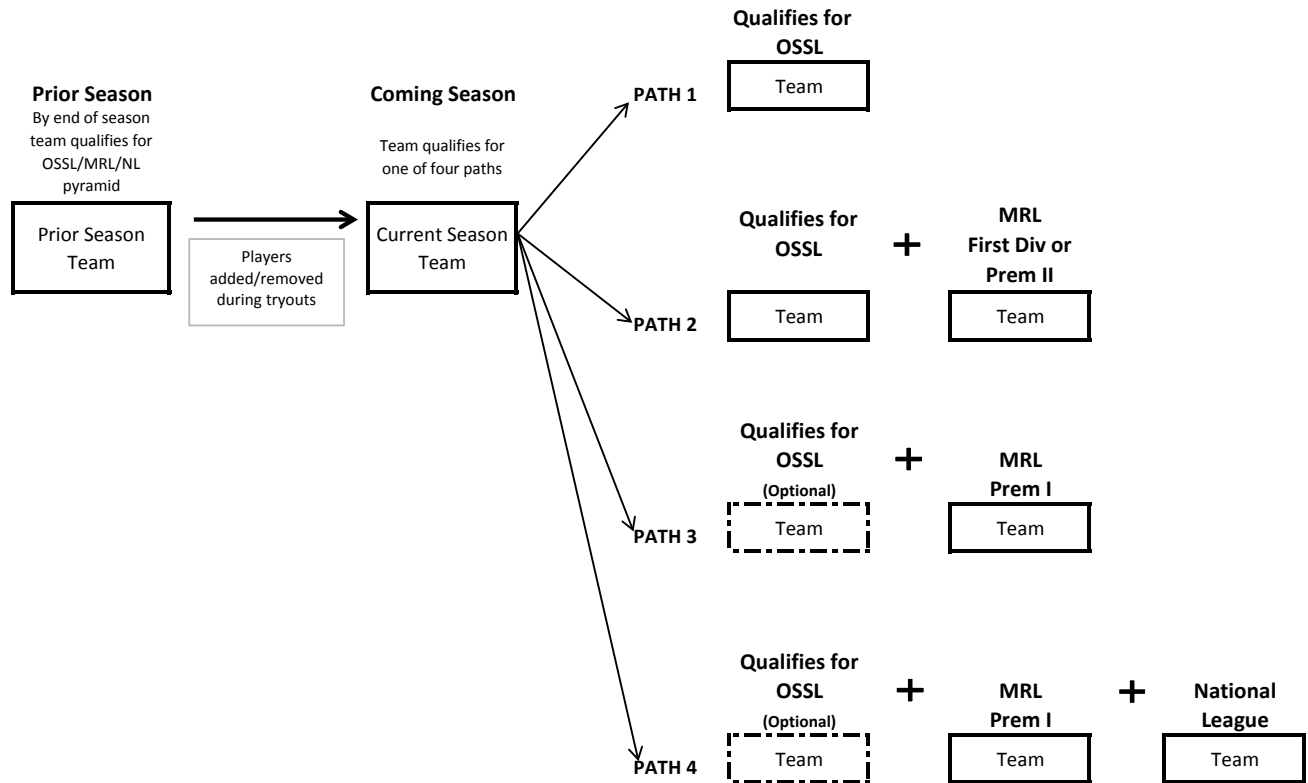

Promotion and Relegation Paths within OSSL-MRL-NL Pyramid

A. Promotion Path

● Link to Qualification Rules for OSSL, MRL, and National League

http://www.osysa.com/registration/midwest_regional_league/

B. Relegation Path

Prior Season		Coming Season
If you played in:	And did not retain your spot	You would be relegated to:
NL and MRL Prem I	→	MRL Prem I
MRL Prem I	→	MRL Prem II and OSSL
MRL Prem I and OSSL	→	MRL Prem II and OSSL
MRL Prem II and OSSL	→	MRL First Div and OSSL
MRL First Div and OSSL	→	Possible OSSL qualification for coming season and possible MRL qualification for following season
OSSL	→	Possible OSSL qualification for following season and possible MRL qualification in future seasons
Note:	If a team was relegated from OSSL for the coming season, the team would need to requalify in the following season and then after successfully playing in the OSSL would be eligible for MRL consideration.	