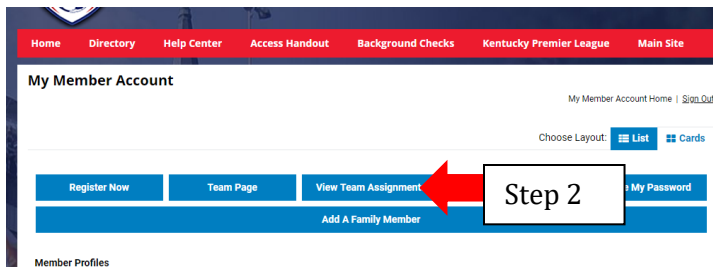

KENTUCKY YOUTH SOCCER ASSOCIATION

Finding the Team Connect Code

Step 1: Go to kysoccerlive.net and click on 'member login' in the top right.

Step 2: Click on **View Team Assignments**

Step 3: Scroll down to see the teams that you are associated with as a coach or team manager and the third column on the right will list the Team Connect Code: