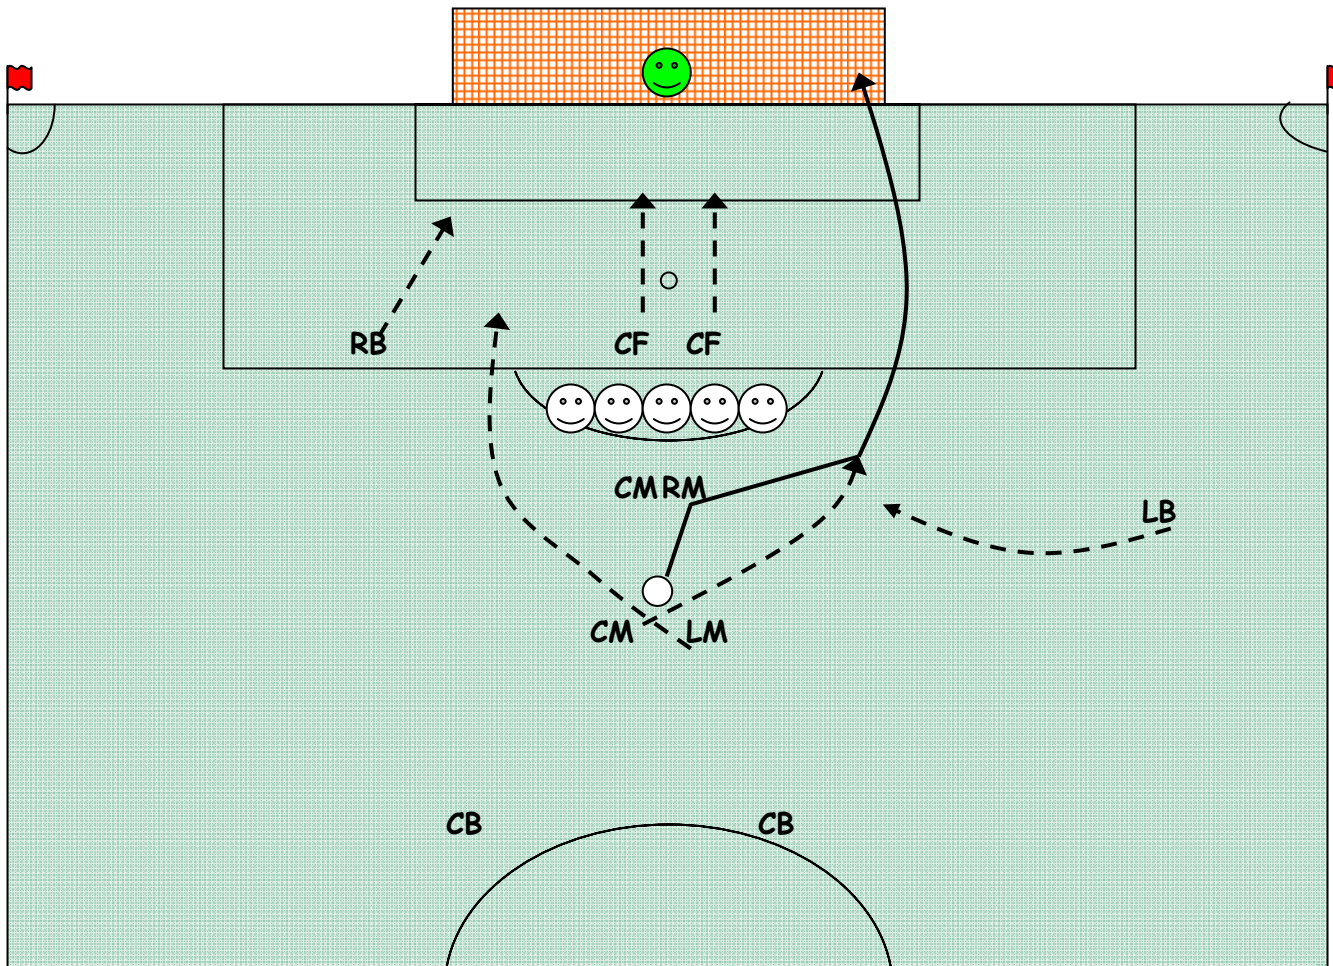

Kentucky Youth Soccer Association  
Coach Education Lesson Plan

Subject = Indirect Free Kick One

Coach = Adrian Parrish

**Description**

- \* A Center Midfielder and Left Midfielder line up on the ball
- \* The two Center Forwards, 1 Center back and one Center Mid line up at the far post corner of the 18 yard box
- \* The Right Midfielder lines up on the outside of the wall
- \* The furthest CF away runs across the front of the other three
- \* Has this happens, the LM fakes to take the free kick stepping over the ball and carry on with their run.
- \* Also at the same time the RM spins off the wall to create some space for the LM
- \* The other players now make their runs
- \* The CM is one the ball and looks like they are going to take a shot, but play a ball into the CF that spun off from the furthest side.
- \* The CF now plays the ball first time into the path of the LM who has continued their run on the blindside of the wall.

**Alternatives**

- \* CM taking the free kick plays it square to the right back who can either riffle a long range effort or plays it across the box to find one of the players making a run into the box

Kentucky Youth Soccer Association  
Coach Education Lesson Plan

Subject = Indirect Free-Kick Two

Coach = Adrian Parrish

**Description**

- \* A left and right footed player stand on the ball
- \* Place a small wall with two bigger players, half between the ball and the defensive wall
- \* Full Backs switch sides
- \* Two CF stand behind the wall
- \* One of the two player make a false run over the ball dragging a player off the wall (the player who makes the run needs to make sure they do it on the side which the defensive player shutting down is standing)
- \* The player on the ball then plays the ball into the wall, follows their run and looks for a lay off for a first time shot.
- \* Other players follow in to crash the goal.