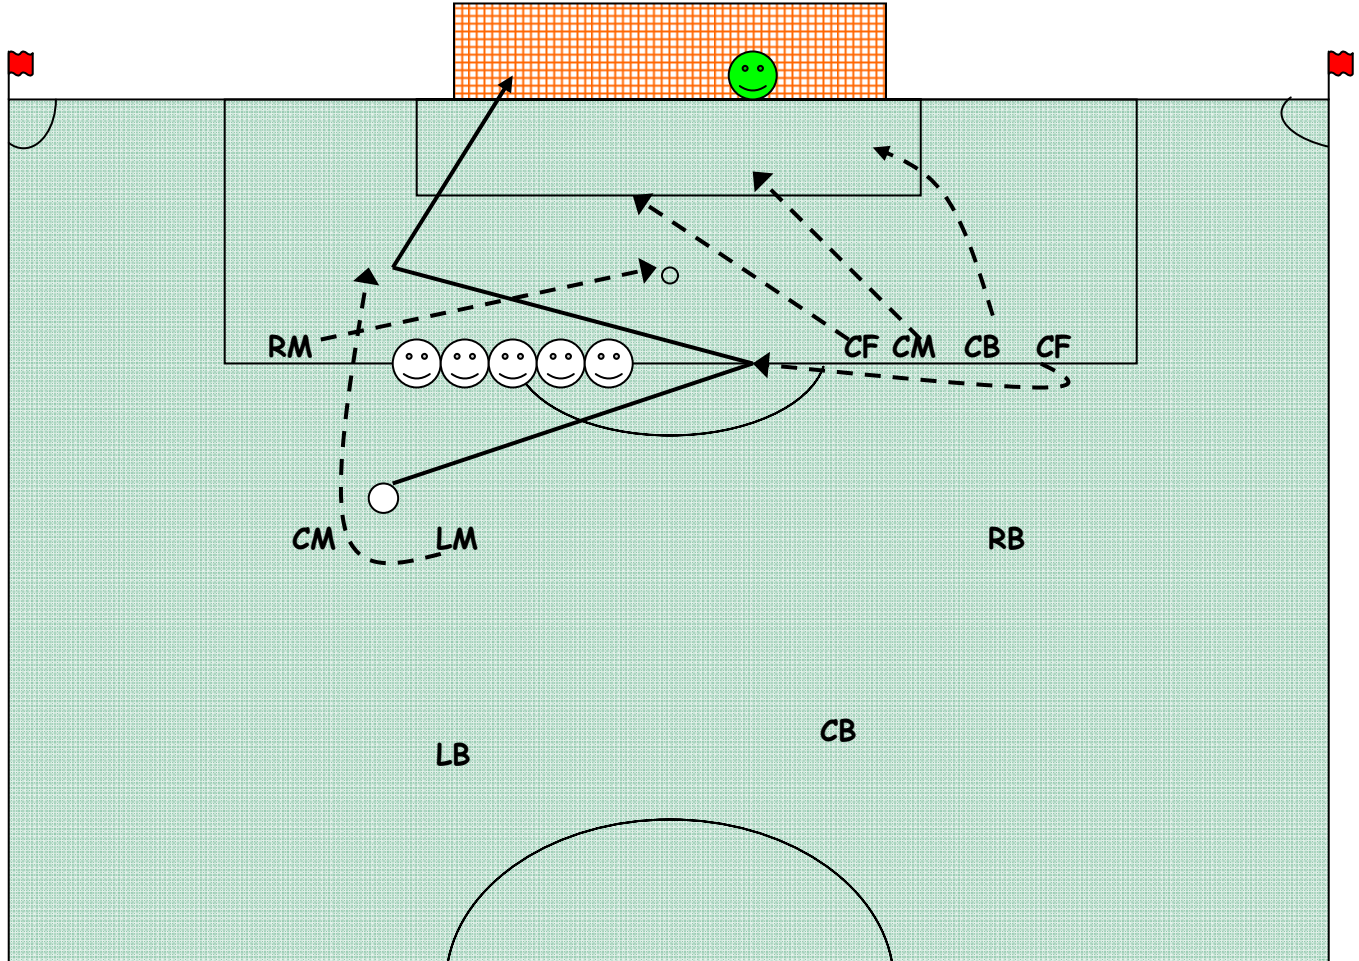

Kentucky Youth Soccer Association  
Coach Education Lesson Plan

Subject = Indirect Free Kick One

Coach = Adrian Parrish

**Description**

- \* A Center Midfielder and Left Midfielder line up on the ball
- \* The two Center Forwards, 1 Center back and one Center Mid line up at the far post corner of the 18 yard box
- \* The Right Midfielder lines up on the outside of the wall
- \* The furthest CF away runs across the front of the other three
- \* Has this happens, the LM fakes to take the free kick stepping over the ball and carry on with their run.
- \* Also at the same time the RM spins off the wall to create some space for the LM
- \* The other players now make their runs
- \* The CM is one the ball and looks like they are going to take a shot, but play a ball into the CF that spun off from the furthest side.
- \* The CF now plays the ball first time into the path of the LM who has continued their run on the blindside of the wall.

**Alternatives**

- \* CM taking the free kick plays it square to the right back who can either riffle a long range effort or plays it across the box to find one of the players making a run into the box

Kentucky Youth Soccer Association  
Coach Education Lesson Plan

Subject = Indirect Free-Kick Two

Coach = Adrian Parrish

**Description**

- \* A left and right footed player stand on the ball
- \* Place a small wall with two bigger players, half between the ball and the defensive wall
- \* Full Backs switch sides
- \* Two CF stand behind the wall
- \* One of the two player make a false run over the ball dragging a player off the wall (the player who makes the run needs to make sure they do it on the side which the defensive player shutting down is standing)
- \* The player on the ball then plays the ball into the wall, follows their run and looks for a lay off for a first time shot.
- \* Other players follow in to crash the goal.