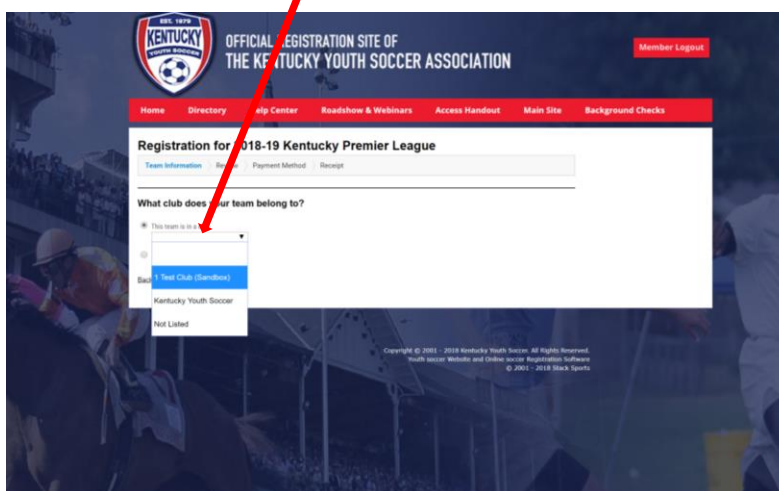

- Go to kysoccerlive.net and click on 'member login' in the top right.

- Click on 'register now'

- You will see a list of events. Click on 'register now' to the right of the Fall 2018 9U Academy event:

9U Application Instructions

- Select the appropriate age group for the team and hit 'next'

- Choose the club your team is in from the drop-down bar and click 'next'.

- Use the drop-down bar to select the correct team or to provide your team connect code. Then click 'next'.