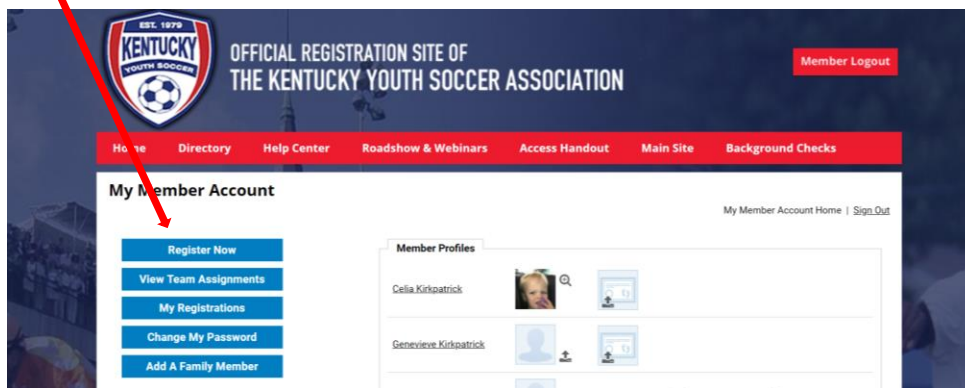

KENTUCKY YOUTH SOCCER ASSOCIATION

9U Application Instructions

Please note that you will have to be assigned to your team in Stack Sports and the team will need to be activated by the club to complete the KPL registration.

- Go to kysoccerlive.net and click on 'member login' in the top right.

- Click on 'register now'

- You will see a list of events. Click on 'register now' to the right of the Fall 2018 9U Academy event:

9U Application Instructions