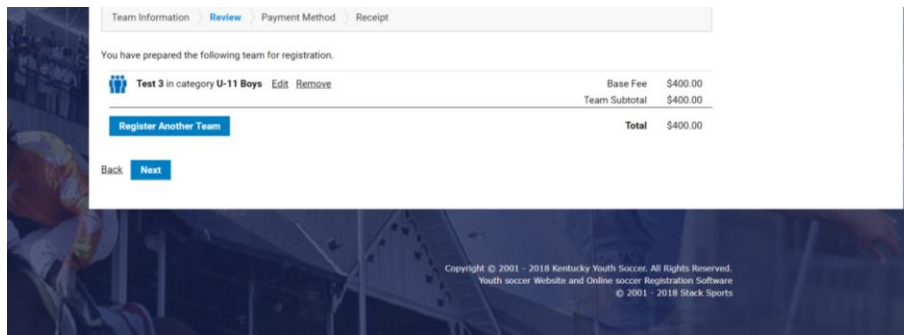

9U Application Instructions

- On the next page, fill out the appropriate questions then click next.
- You will be taken to the team roster, click next, then you can either click the button to register another team or go to the payment page.

- Enter your payment information (either check or cc) and click next. At this point, your registration will be complete.