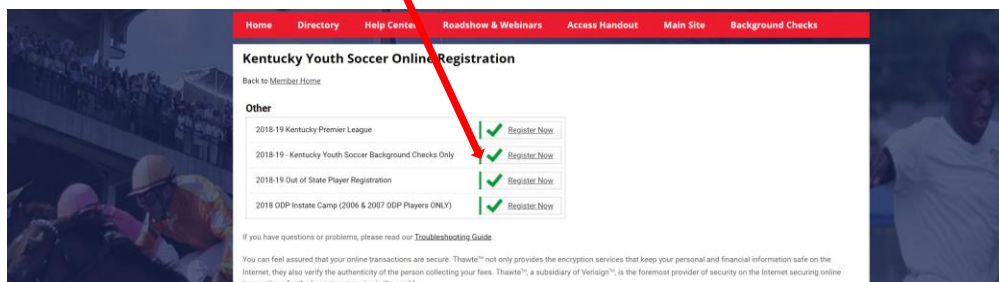

KENTUCKY YOUTH SOCCER ASSOCIATION

9U Application Instructions

Please note that you will have to be assigned to your team in Stack Sports and the team will need to be activated by the club to complete the KPL registration.

- Go to kysoccerlive.net and click on 'member login' in the top right.

- Click on 'register now'

- You will see a list of events. Click on 'register now' to the right of the Fall 2018 9U Academy event:

9U Application Instructions