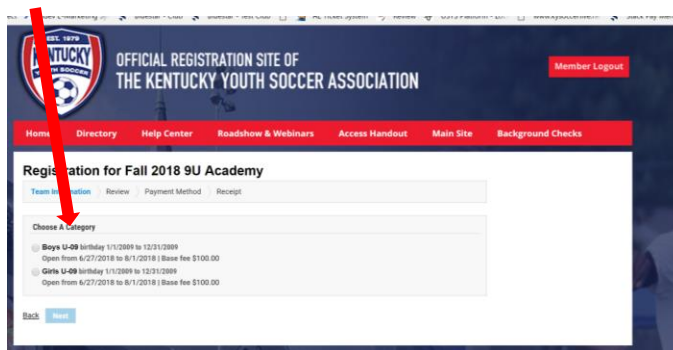

- Go to kysoccerlive.net and click on 'member login' in the top right.

- Click on 'register now'

- You will see a list of events. Click on 'register now' to the right of the Fall 2018 9U Academy event:

9U Application Instructions

- Select the appropriate age group for the team and hit 'next'

- Choose the club your team is in from the drop-down bar and click 'next'.

- Use the drop-down bar to select the correct team or to provide your team connect code. Then click 'next'.