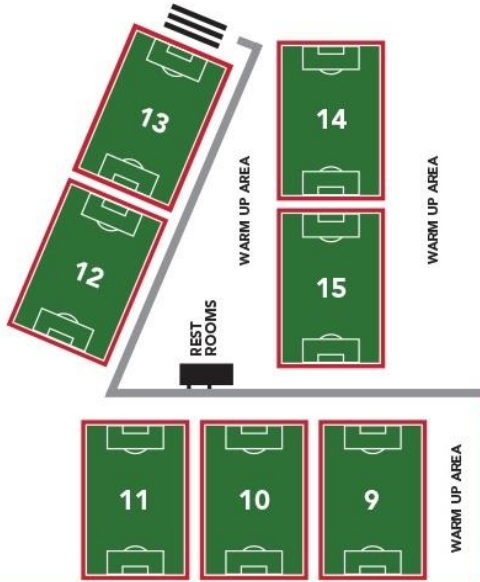

FFC PARK

Publix.
VIRGINIA
SOCCER TRAINING CENTER

MILLS DRIVE