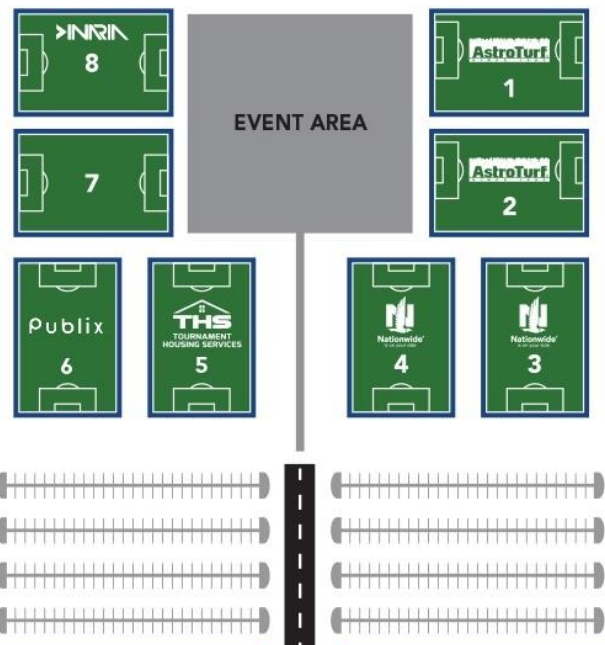

FFC PARK

Publix.
VIRGINIA
SOCCER TRAINING CENTER

MILLS DRIVE