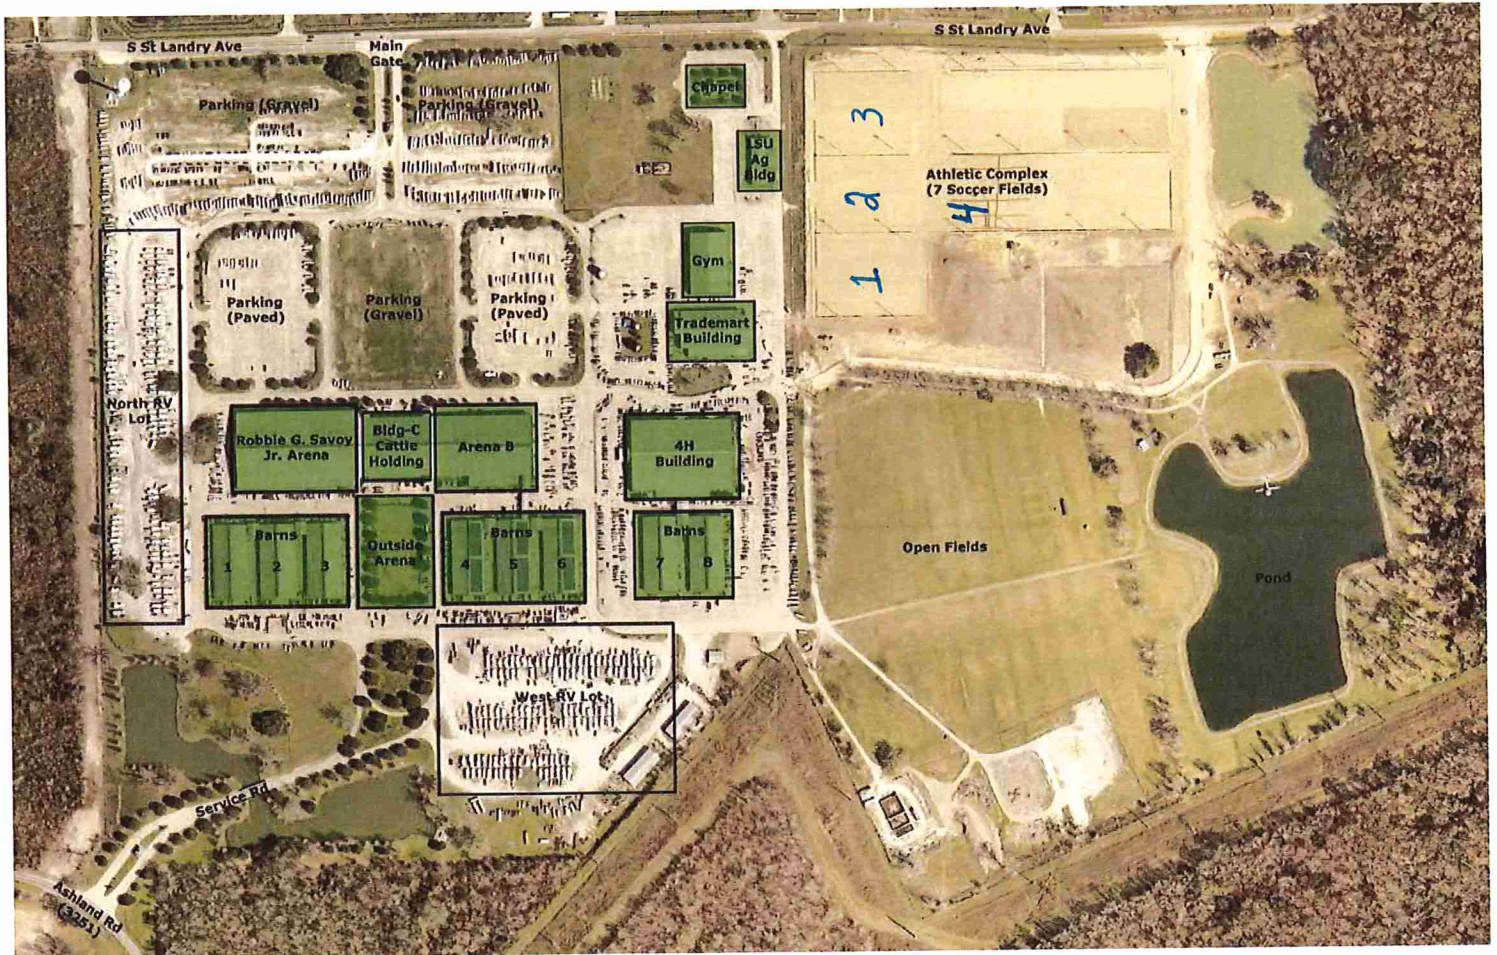

### Directions from Baton Rouge via I-12

1. Get onto I-12 West
2. Take exit 1A to merge onto I-10 East toward New Orleans
3. Drive approximately 18 miles, then take exit 177 to merge onto LA-30 West (stay right)
4. Turn left onto St. Landry Ave. (It'll be the first left after the red light)
5. The complex will be on your right – Pass the fields and take a right into the complex
6. Refer to the map on the back for field location

### Directions from I-110

1. Get onto I-110 South
2. Keep left to stay on I-110 South - follow the signs for I-10 East toward New Orleans
3. Drive approximately 18 miles, then take exit 177 to merge onto LA-30 West (stay right)
4. Turn left onto St. Landry Ave. (It'll be the first left after the red light)
5. The complex will be on your right – Pass the fields and take a right into the complex
6. Refer to the map on the back for field location

### Directions from LA 30

1. You can take Hwy. 30 from Baton Rouge to the complex.
2. You will turn right from Hwy. 30 onto St. Landry Ave.
3. Follow directions 5 and 6 above.

Home / Facility Map

# Facility Map

Click on any area to view photos and descriptions:

[Click HERE to View Ultra-HD Version](#)

[Click HERE to download Aerial Imagery](#)